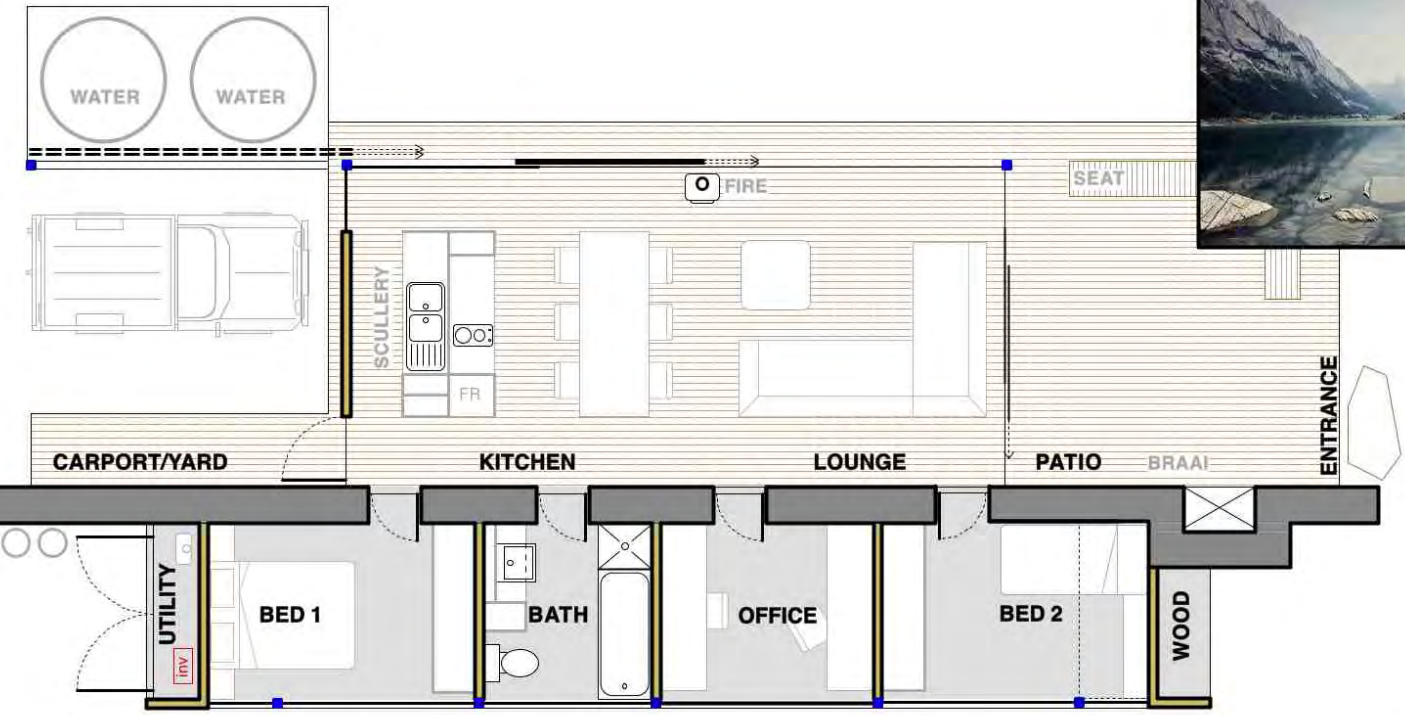

**NORTH - SUN/SAVANNAH/LAKE/SEA**

**SOUTH - SHADOWS/FOREST/CLIFF/BUSH**

**EDGE PAVILLION & OFFICE**  
 116m<sup>2</sup> / 4 = 29m<sup>2</sup> / person